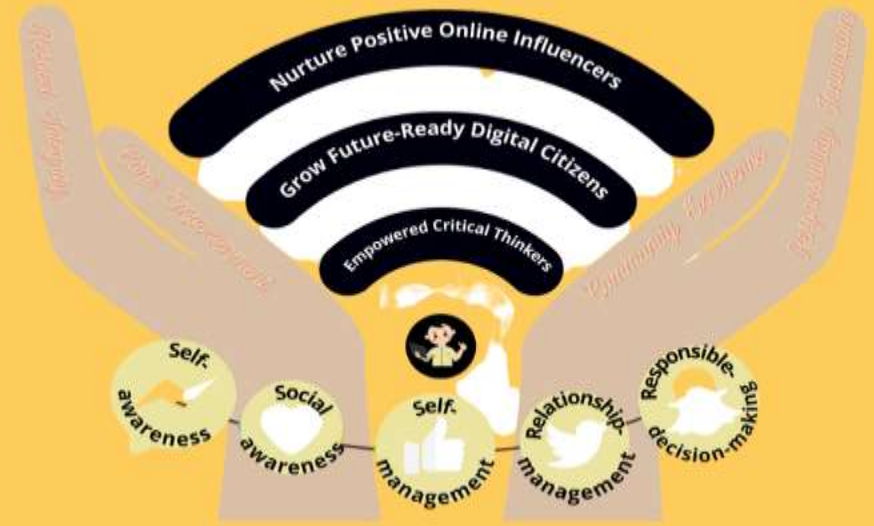

Wellington
Primary School

L.I.G.H.T Class

Wellington Primary School
Becoming an excellent institution that grows future-ready leaders

Shaped
Lived
Applied

HABITS
VALUES
SKILLS

POSITIVE ONLINE
INFLUENCERS

FUTURE-READY
DIGITAL CITIZENS

EMPOWERED
CRITICAL THINKERS

Wellington Primary School
Becoming an excellent institution that grows future-ready leaders

Cyber Wellness Education @ WTPS Programmes

WTPS Cyber Wellness Roadshow 2021

WTPS Cyber Wellness Website

More emphasis on Mental Health and Cyber Wellness education

"Students will learn to critically evaluate what they read online, be able to tell genuine news from falsehoods, and not rely on social media 'likes' for validation. They need to be able to say 'no' to bad influences, protect themselves from cyber bullies and predators. Values are what distinguish us

Wellington
Primary School

L.I.G.H.T Class

Shaped HABITS
Lived VALUES
Applied SKILLS

POSITIVE ONLINE
INFLUENCERS

FUTURE-READY
DIGITAL CITIZENS

EMPOWERED
CRITICAL THINKERS

Wellington Primary School
Becoming an excellent institution that grows future-ready leaders