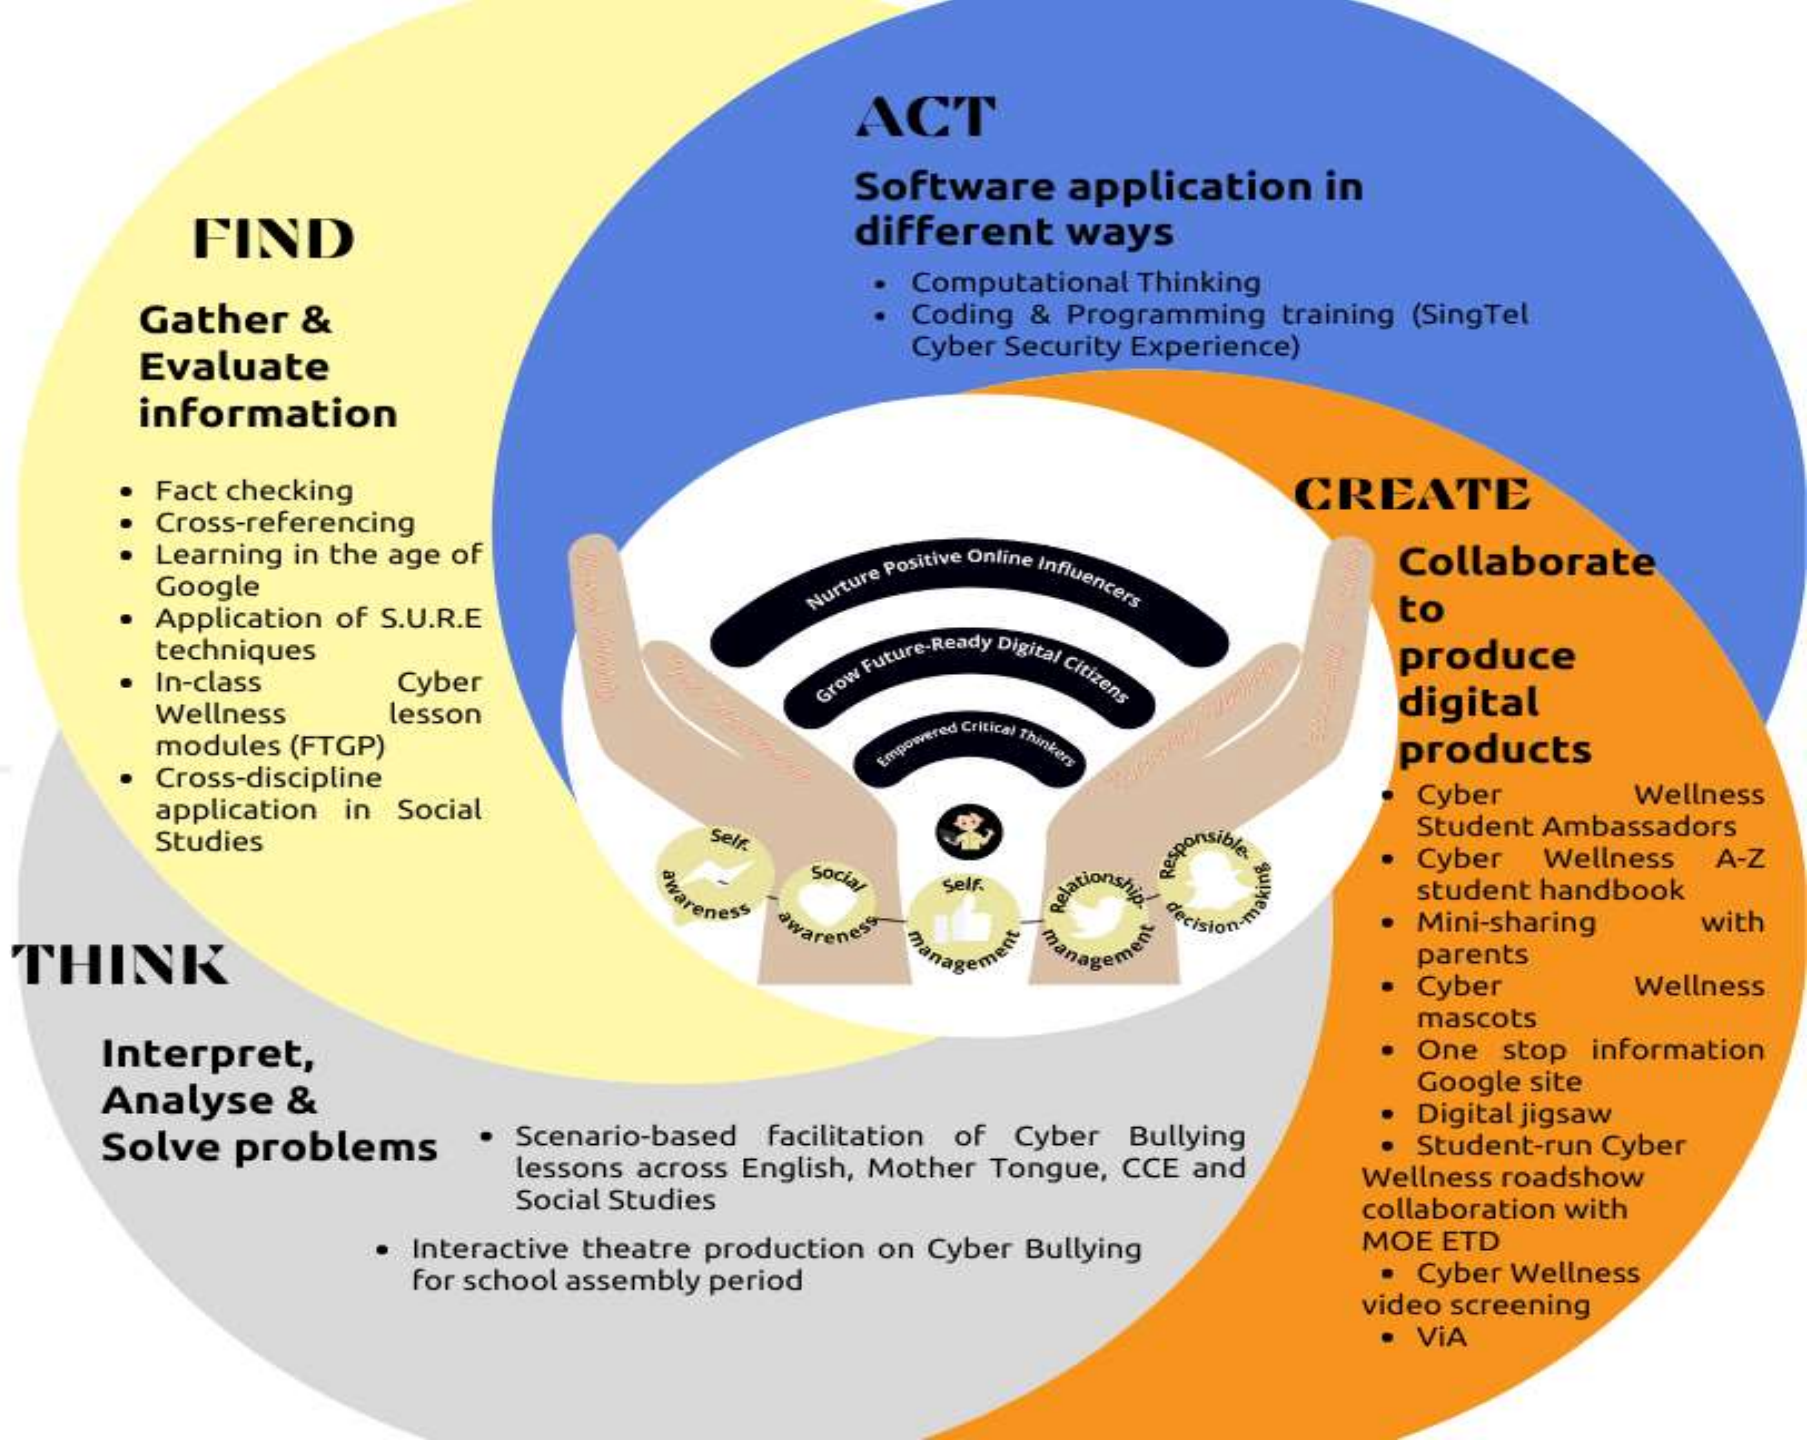

Wellington
Primary School

L.I.G.H.T Class

Wellington Primary School
Becoming an excellent institution that grows future-ready leaders

Shaped
Lived
Applied

HABITS
VALUES
SKILLS

POSITIVE ONLINE
INFLUENCERS

FUTURE-READY
DIGITAL CITIZENS

EMPOWERED
CRITICAL THINKERS

Wellington Primary School
Becoming an excellent institution that grows future-ready leaders

Cyber Wellness Education @ WTPS Programmes

WTPS Cyber Wellness Roadshow 2021

WTPS Cyber Wellness Website

More emphasis on Mental Health and Cyber Wellness education

"Students will learn to critically evaluate what they read online, be able to tell genuine news from falsehoods, and not rely on social media 'likes' for validation. They need to be able to say 'no' to bad influences, protect themselves from cyber bullies and predators. Values are what distinguish us

Wellington Primary School
Becoming an excellent institution that grows future-ready leaders

WTPS Cyber Wellness Website

<https://sites.google.com/moe.edu.sg/wtps-cyberwellness/>

Wellington Primary School
Becoming an excellent institution that grows future-ready leaders